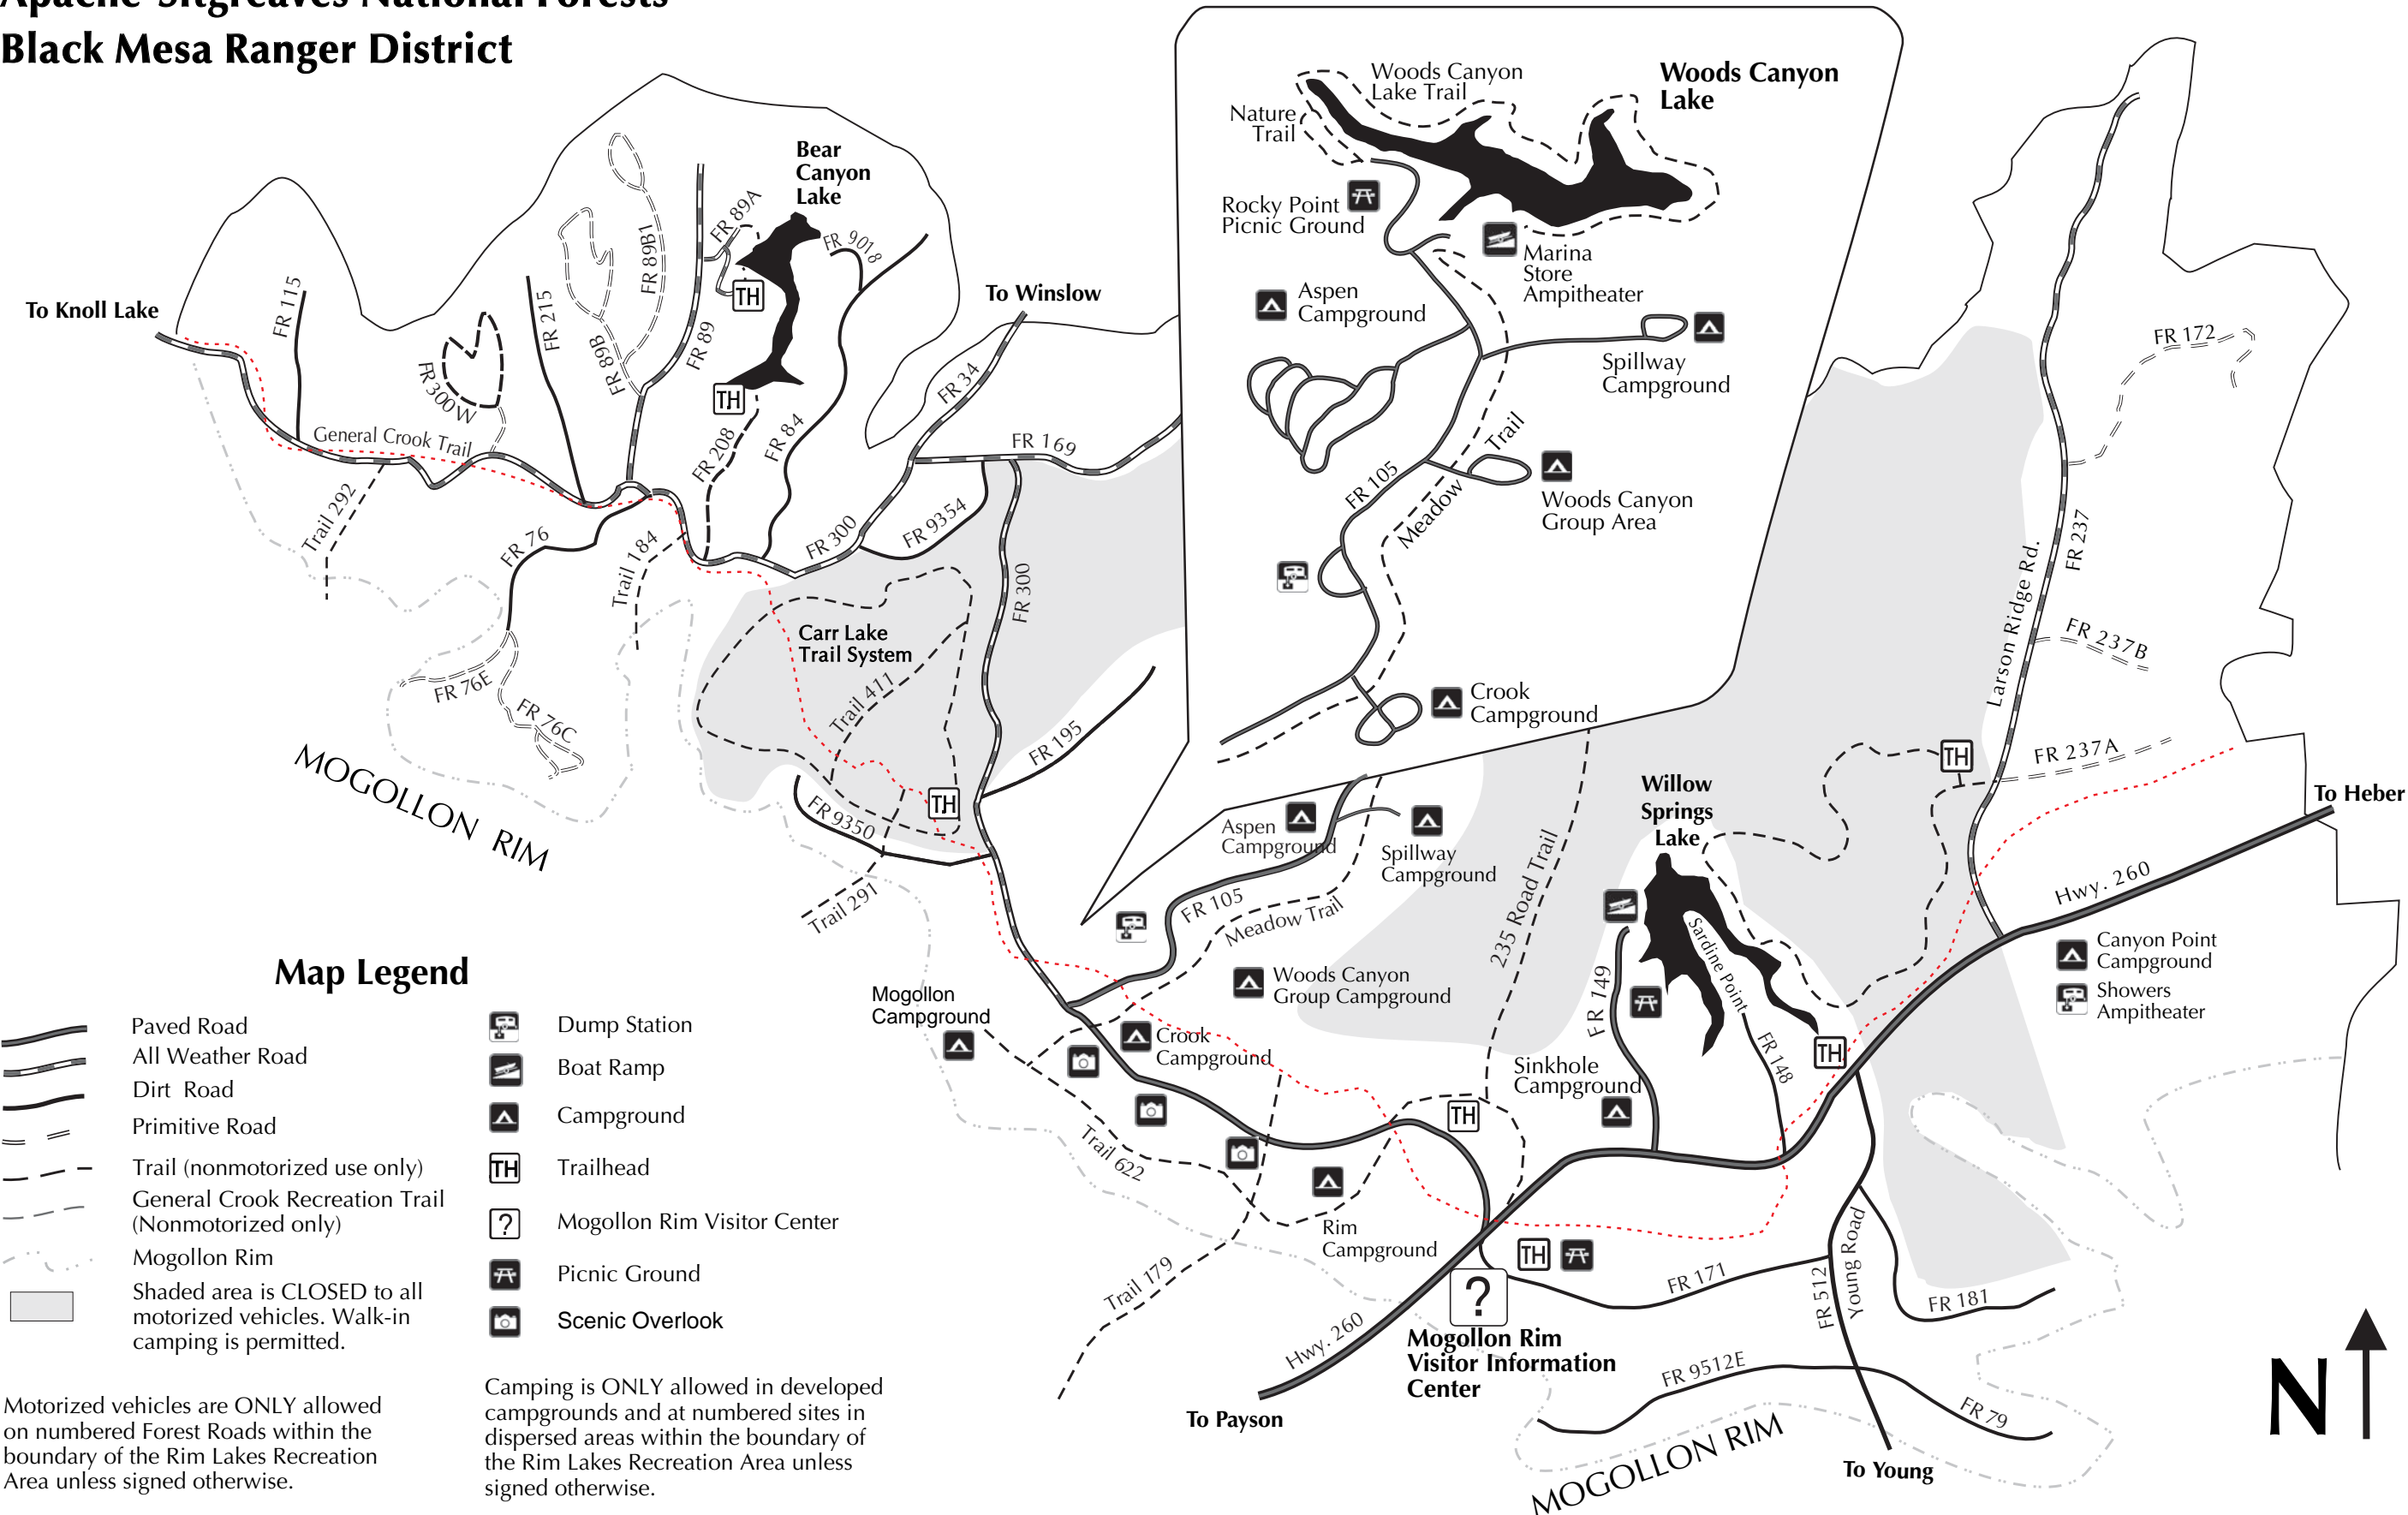

# Rim Lakes Recreation Area

## Apache-Sitgreaves National Forests

### Black Mesa Ranger District

Black Mesa Ranger District

#### Map Legend

- Paved Road
- All Weather Road
- Dirt Road
- Primitive Road
- Trail (nonmotorized use only)
- General Crook Recreation Trail (Nonmotorized only)
- Mogollon Rim
- Shaded area is CLOSED to all motorized vehicles. Walk-in camping is permitted.
- Dump Station
- Boat Ramp
- Campground
- Trailhead
- Mogollon Rim Visitor Center
- Picnic Ground
- Scenic Overlook